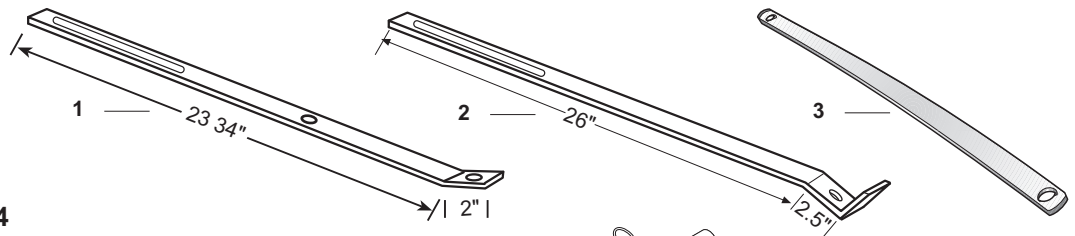

Spare Parts for FORD Tractors Built 1939 to 1964

3 Point Linkage (Swinging Drawbar)