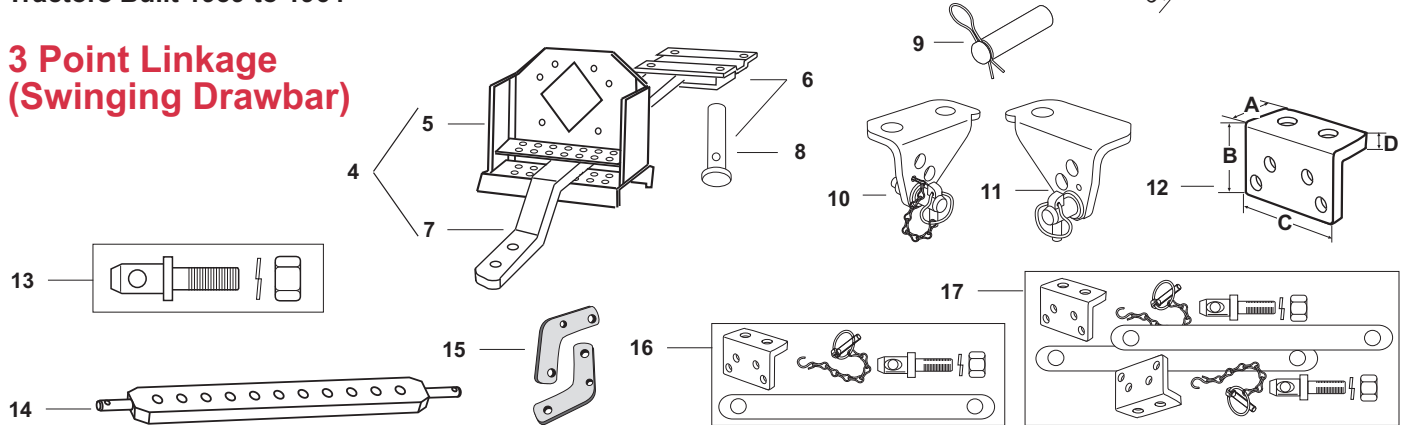

WE ARE NOT RESPONSIBLE FOR MIS-PRINTS OR PRICE CHANGES

Spare Parts for FORD Tractors Built 1939 to 1964

3 Point Linkage (Swinging Drawbar)

SPAREX No.	DESCRIPTION	EQUIVALENT	TRACTOR MODEL
1	S.60455 Stay Strap - Lower	9N5375	9N, 2N, 8N, NAA, Jubilee, 600, 700, 800, 900, 601, 701, 801, 901, 2000, 4000, Dexta, Super Dexta
2	S.60460 Stay Strap - Upper	9N5374	9N, 2N, 8N, NAA, Jubilee, 600, 700, 800, 900, 601, 701, 801, 901, 2000, 4000, Dexta, Super Dexta
3	S.00177 Stabilizer Bar	230042	9N, 2N, 8N, NAA, Jubilee, 600, 800, 601, 801, 2000, 4000 (Except Rowcrop)
4	S.60270 Swinging Drawbar Kit		8N, NAA, Jubilee, 600, 601, 2000 (Except Rowcrop)
4	S.60597 Swinging Drawbar Kit		800, 801, 4000 (Except Rowcrop)
5	S.60272 Hanger	NCA809A	8N, NAA, Jubilee, 600, 601, 2000 (Except Rowcrop)
5	S.60596 Hanger	NDA809A	800, 801, 4000 (Except Rowcrop)
6	S.61371 Clevis Assembly with Pin	NCA803B	8N, NAA, Jubilee, 600, 800, 601, 801, 2000, 4000 (Except Rowcrop)
7	S.60271 Drawbar	C0NN805F	8N, NAA, Jubilee, 600, 800, 601, 801, 2000, 4000 (Except Rowcrop)
8	S.61317 Drawbar Pin & Clip (Aftermarket Style)		S.60270 & S.60597
9	S.17726 Drawbar Pin & Clip (Original Style)	CBPN804A	NAA, Jubilee, 600, 700, 800, 900, 601, 701, 801, 901, 2000, 4000
10	S.00160 Stabilizer Bracket w/ Pin - LH	C5NN928D	9N, 2N, 8N, NAA, Jubilee, 600, 800, 601, 801, 2000, 4000, Dexta, Super Dexta (Except Rowcrop)
11	S.00161 Stabilizer Bracket w/ Pin - RH	C5NN928D	9N, 2N, 8N, NAA, Jubilee, 600, 800, 601, 801, 2000, 4000, Dexta, Super Dexta (Except Rowcrop)
12	S.42816 Stabilizer Bracket A=2 1/2", B=3 1/2", C=6 11/16, D=25/64"	231254	9N, 2N, 8N, NAA, Jubilee, 600, 700, 800, 601, 701, 801, 2000, 4000 (Except Rowcrop), Dexta, Super Dexta
13	S.00169 Stabilizer Pin	C5NNA889A	9N, 2N, 8N, NAA, Jubilee, 600, 800, 601, 801, 2000, 4000 (Except Rowcrop), Dexta, Super Dexta
14	S.00121C Drawbar - Cat 1	9N5182A	9N, 2N, 8N, 600, 700, 800, 900, 601, 701, 801, 901, 2000, 4000, Dexta, Super Dexta
15	S.66512 Check Chain Anchor - RH	957E596	9N, 2N, 8N, NAA, Jubilee, 600, 800, 601, 801, 2000, 4000 (Except Rowcrop), Dexta, Super Dexta
15	S.66511 Check Chain Anchor - LH	957E597	9N, 2N, 8N, NAA, Jubilee, 600, 800, 601, 801, 2000, 4000 (Except Rowcrop), Dexta, Super Dexta
16	S.42842 Stabilizer Kit - 1 Side		9N, 2N, 8N, NAA, 600, 800, 601, 801, 2000, 4000 (Except Rowcrop)
17	S.42841 Complete Stabilizer Kit - 2 Sides		9N, 2N, 8N, NAA, 600, 800, 601, 801, 2000, 4000 (Except Rowcrop)